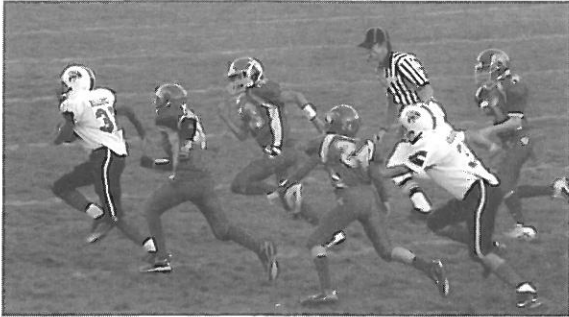

BAY CITIES BULLDOGS SIGN UPS!

2010 FOOTBALL / CHEERLEADING SEASON

Boys and Girls Ages 7-15

Residing in the cities of Burlingame, Foster City, Hillsborough, San Mateo

COME & SIGN UP

At any of the below locations: